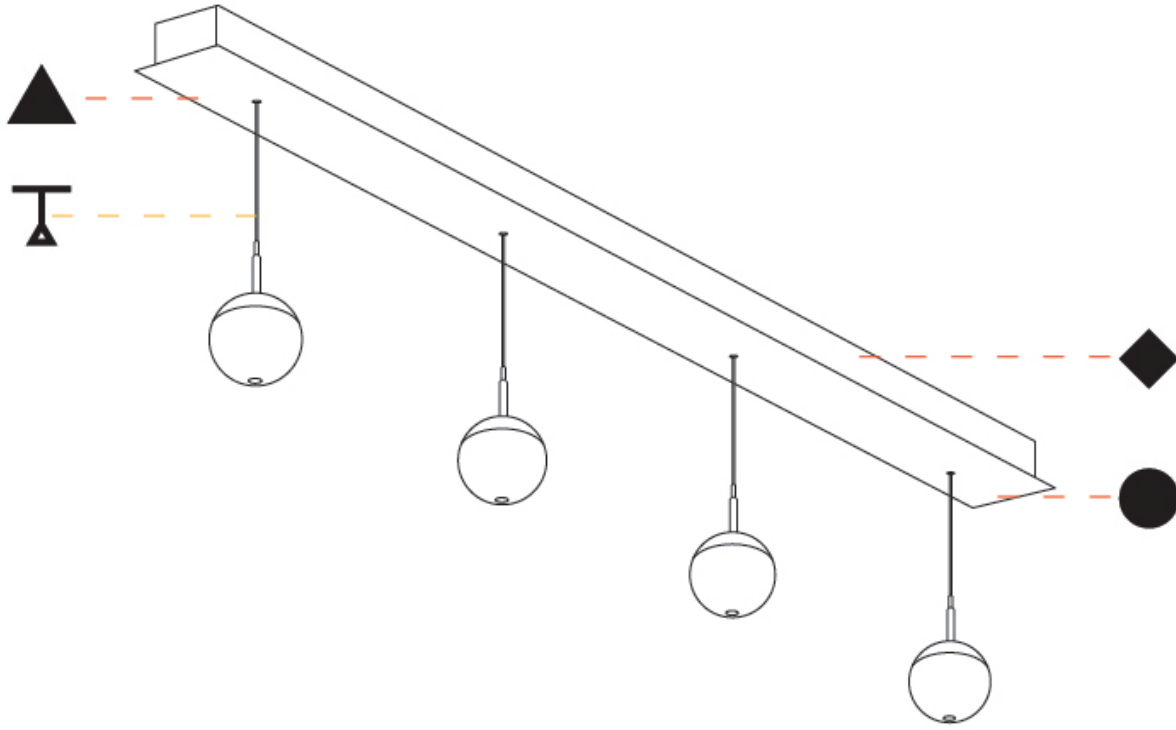

A

G-MINI CHANNEL SNOOKER METAL SUSPENSION

A300639-

base number LED Dimming Finishes (Diamond) Finish Options Shine Ring Beam Angle Options Cable Options

- To build a product code in our configurator select the specify button on the base model # product page
- To build a manual product code on this datasheet choose from the options listed below in blue font and add the suffix to the base model #